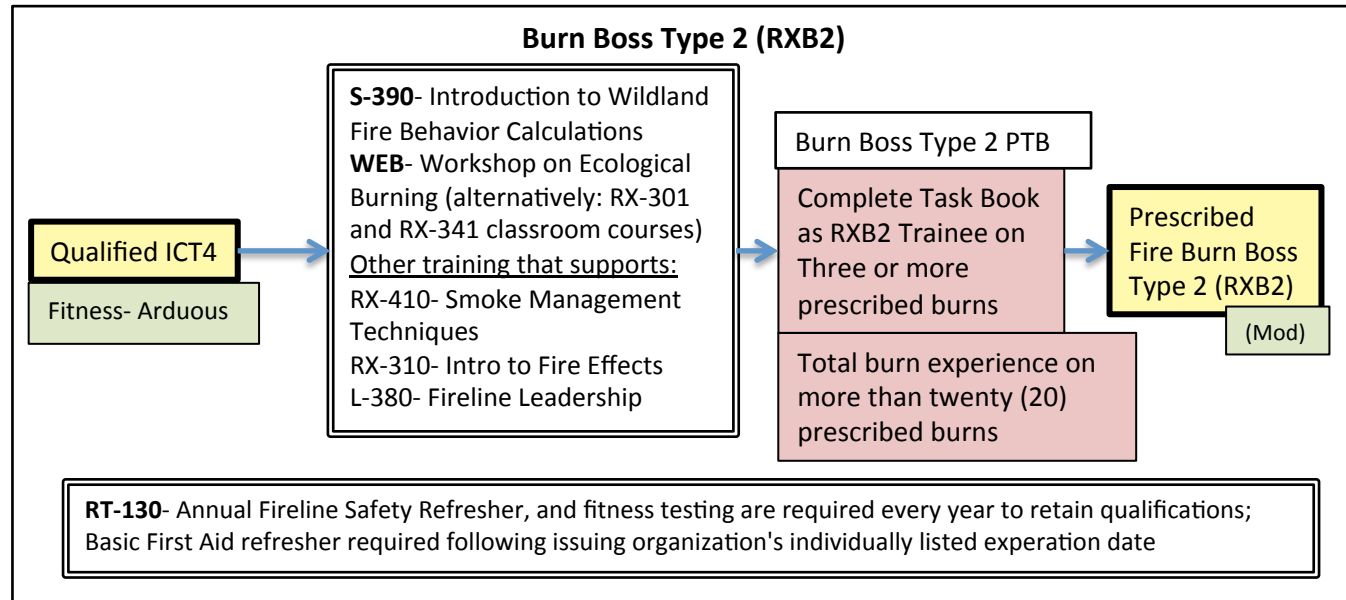

Fire Training and Qualifications Pathway- new crew member to Burn Boss

The Nature Conservancy (February 2011)

Note- Fire Manager may locally Require training additional to listed minimums