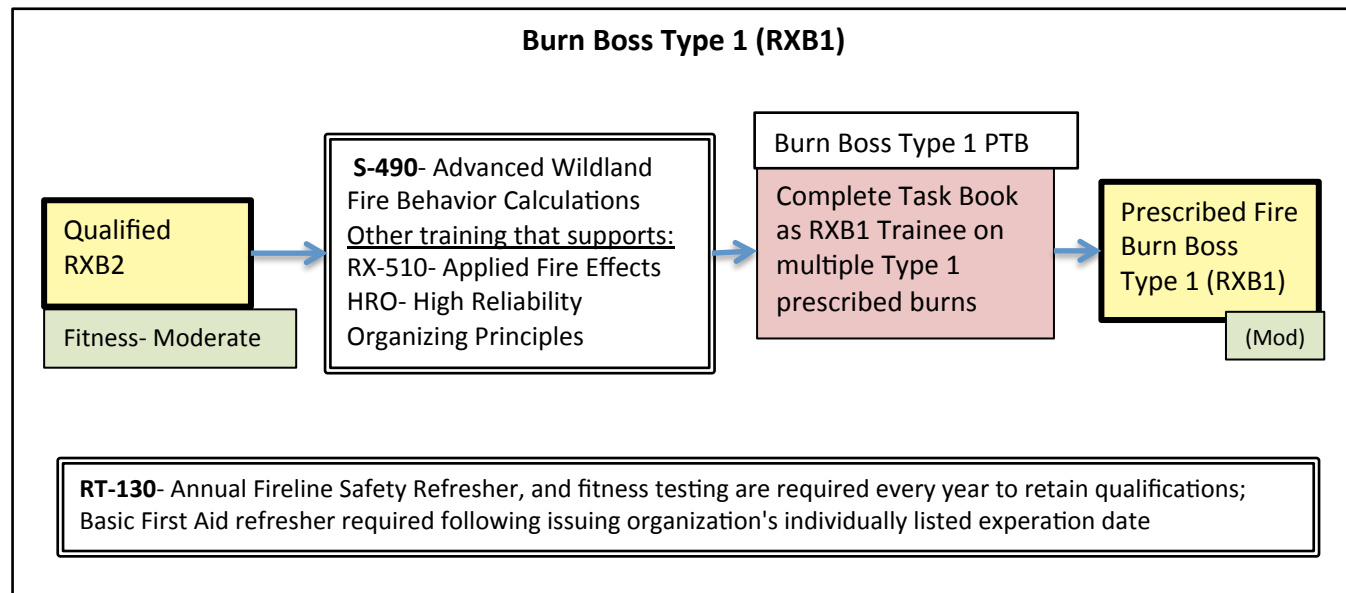

Fire Training and Qualifications Pathway- new crew member to Burn Boss

The Nature Conservancy (February 2011)

Note- Fire Manager may locally Require training additional to listed minimums