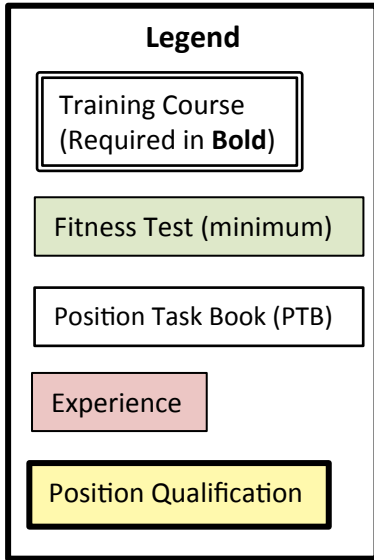

Fire Training and Qualifications Pathway- new crew member to Burn Boss

The Nature Conservancy (February 2011)

Note- Fire Manager may locally Require training additional to listed minimums

Fire Training and Qualifications Pathway- new crew member to Burn Boss