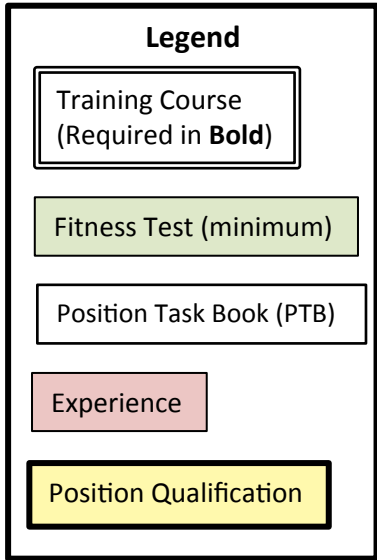

Fire Training and Qualifications Pathway- new crew member to Burn Boss

The Nature Conservancy (February 2011)

Note- Fire Manager may locally Require training additional to listed minimums