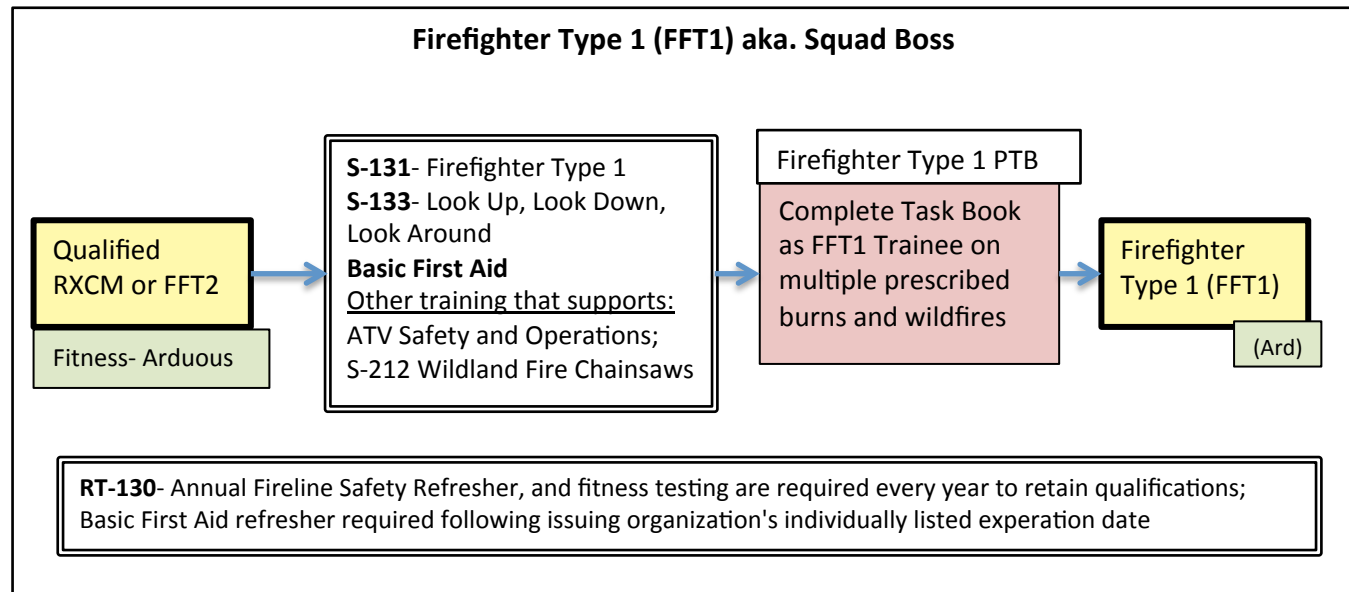

Fire Training and Qualifications Pathway- new crew member to Burn Boss

The Nature Conservancy (February 2011)

Note- Fire Manager may locally Require training additional to listed minimums

Fire Training and Qualifications Pathway- new crew member to Burn Boss