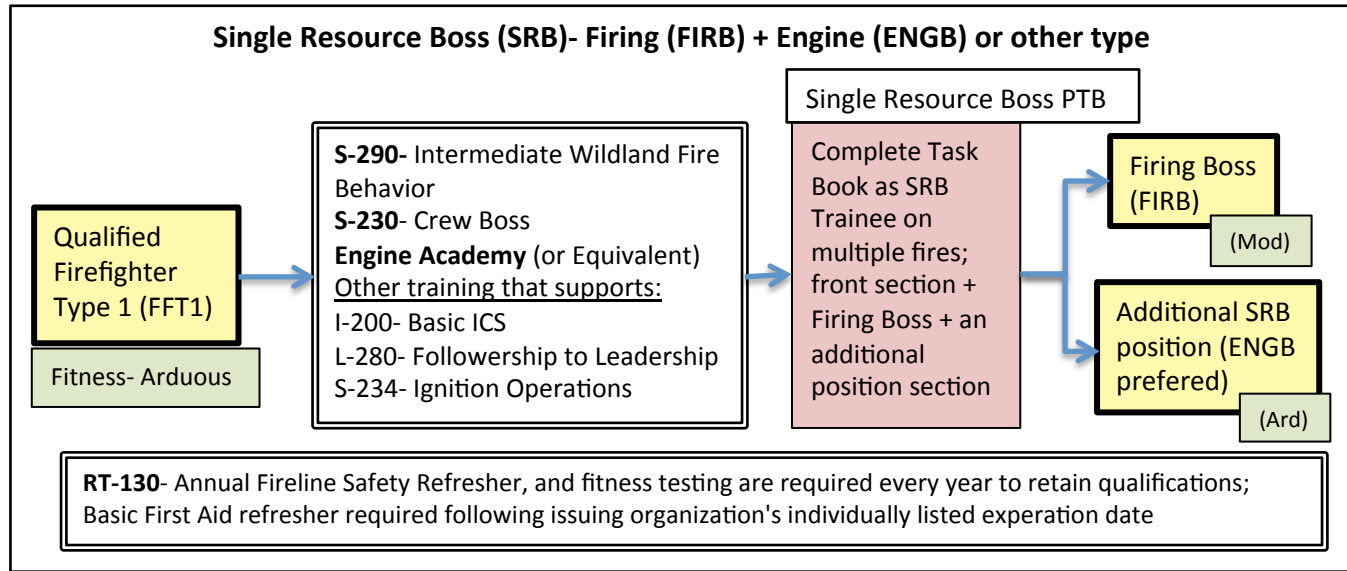

Fire Training and Qualifications Pathway- new crew member to Burn Boss

The Nature Conservancy (February 2011)

Note- Fire Manager may locally Require training additional to listed minimums