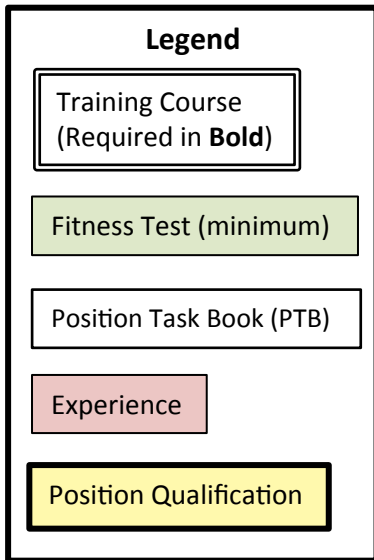

Fire Training and Qualifications Pathway- new crew member to Burn Boss

The Nature Conservancy (February 2011)

Note- Fire Manager may locally Require training additional to listed minimums