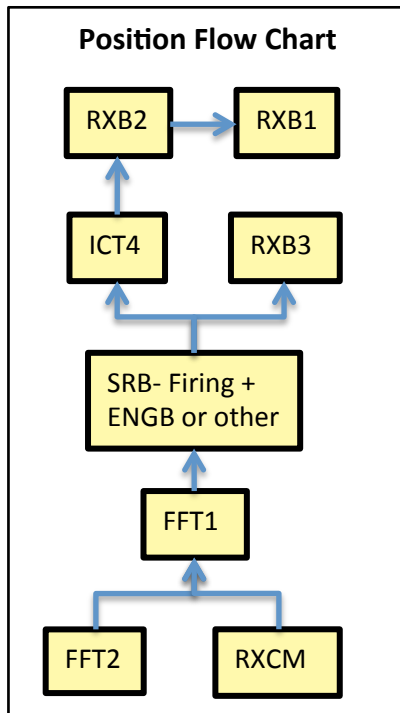

Fire Training and Qualifications Pathway- new crew member to Burn Boss

The Nature Conservancy (February 2011)

Note- Fire Manager may locally Require training additional to listed minimums

Fire Training and Qualifications Pathway- new crew member to Burn Boss

The Nature Conservancy (February 2011)

Note- Fire Manager may locally Require training additional to listed minimums

Fire Training and Qualifications Pathway- new crew member to Burn Boss

The Nature Conservancy (February 2011)