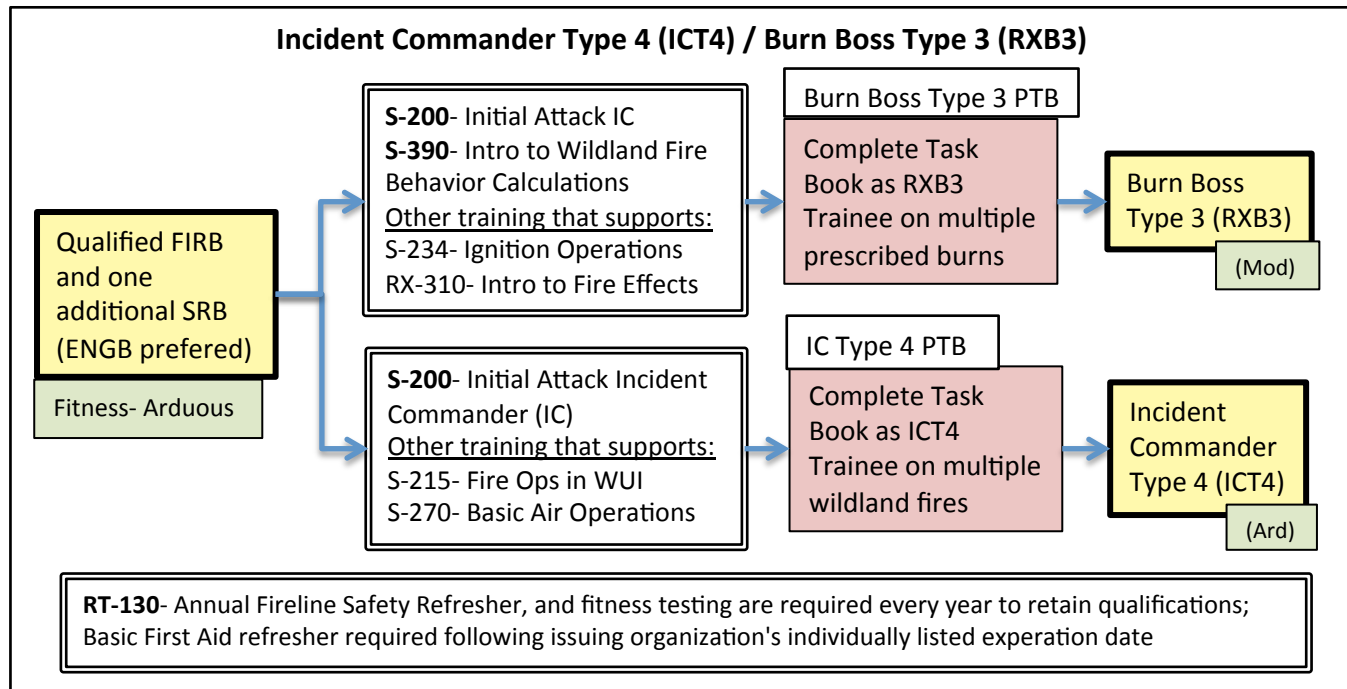

Fire Training and Qualifications Pathway- new crew member to Burn Boss

The Nature Conservancy (February 2011)

Note- Fire Manager may locally Require training additional to listed minimums