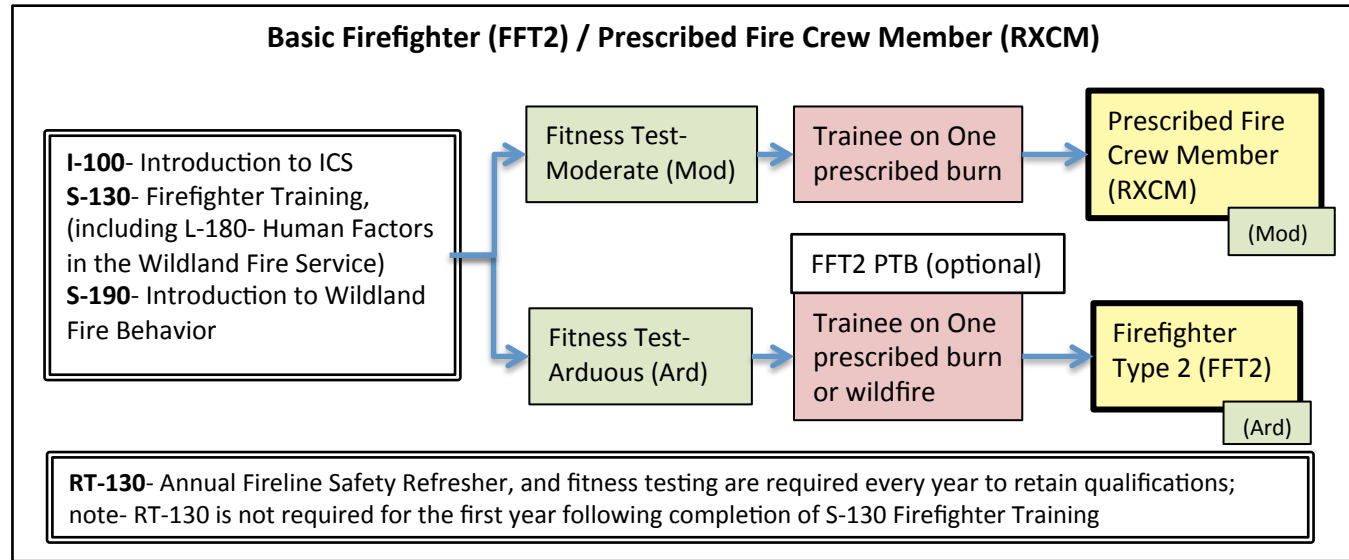

Fire Training and Qualifications Pathway- new crew member to Burn Boss

The Nature Conservancy (February 2011)

Note- Fire Manager may locally Require training additional to listed minimums

Fire Training and Qualifications Pathway- new crew member to Burn Boss